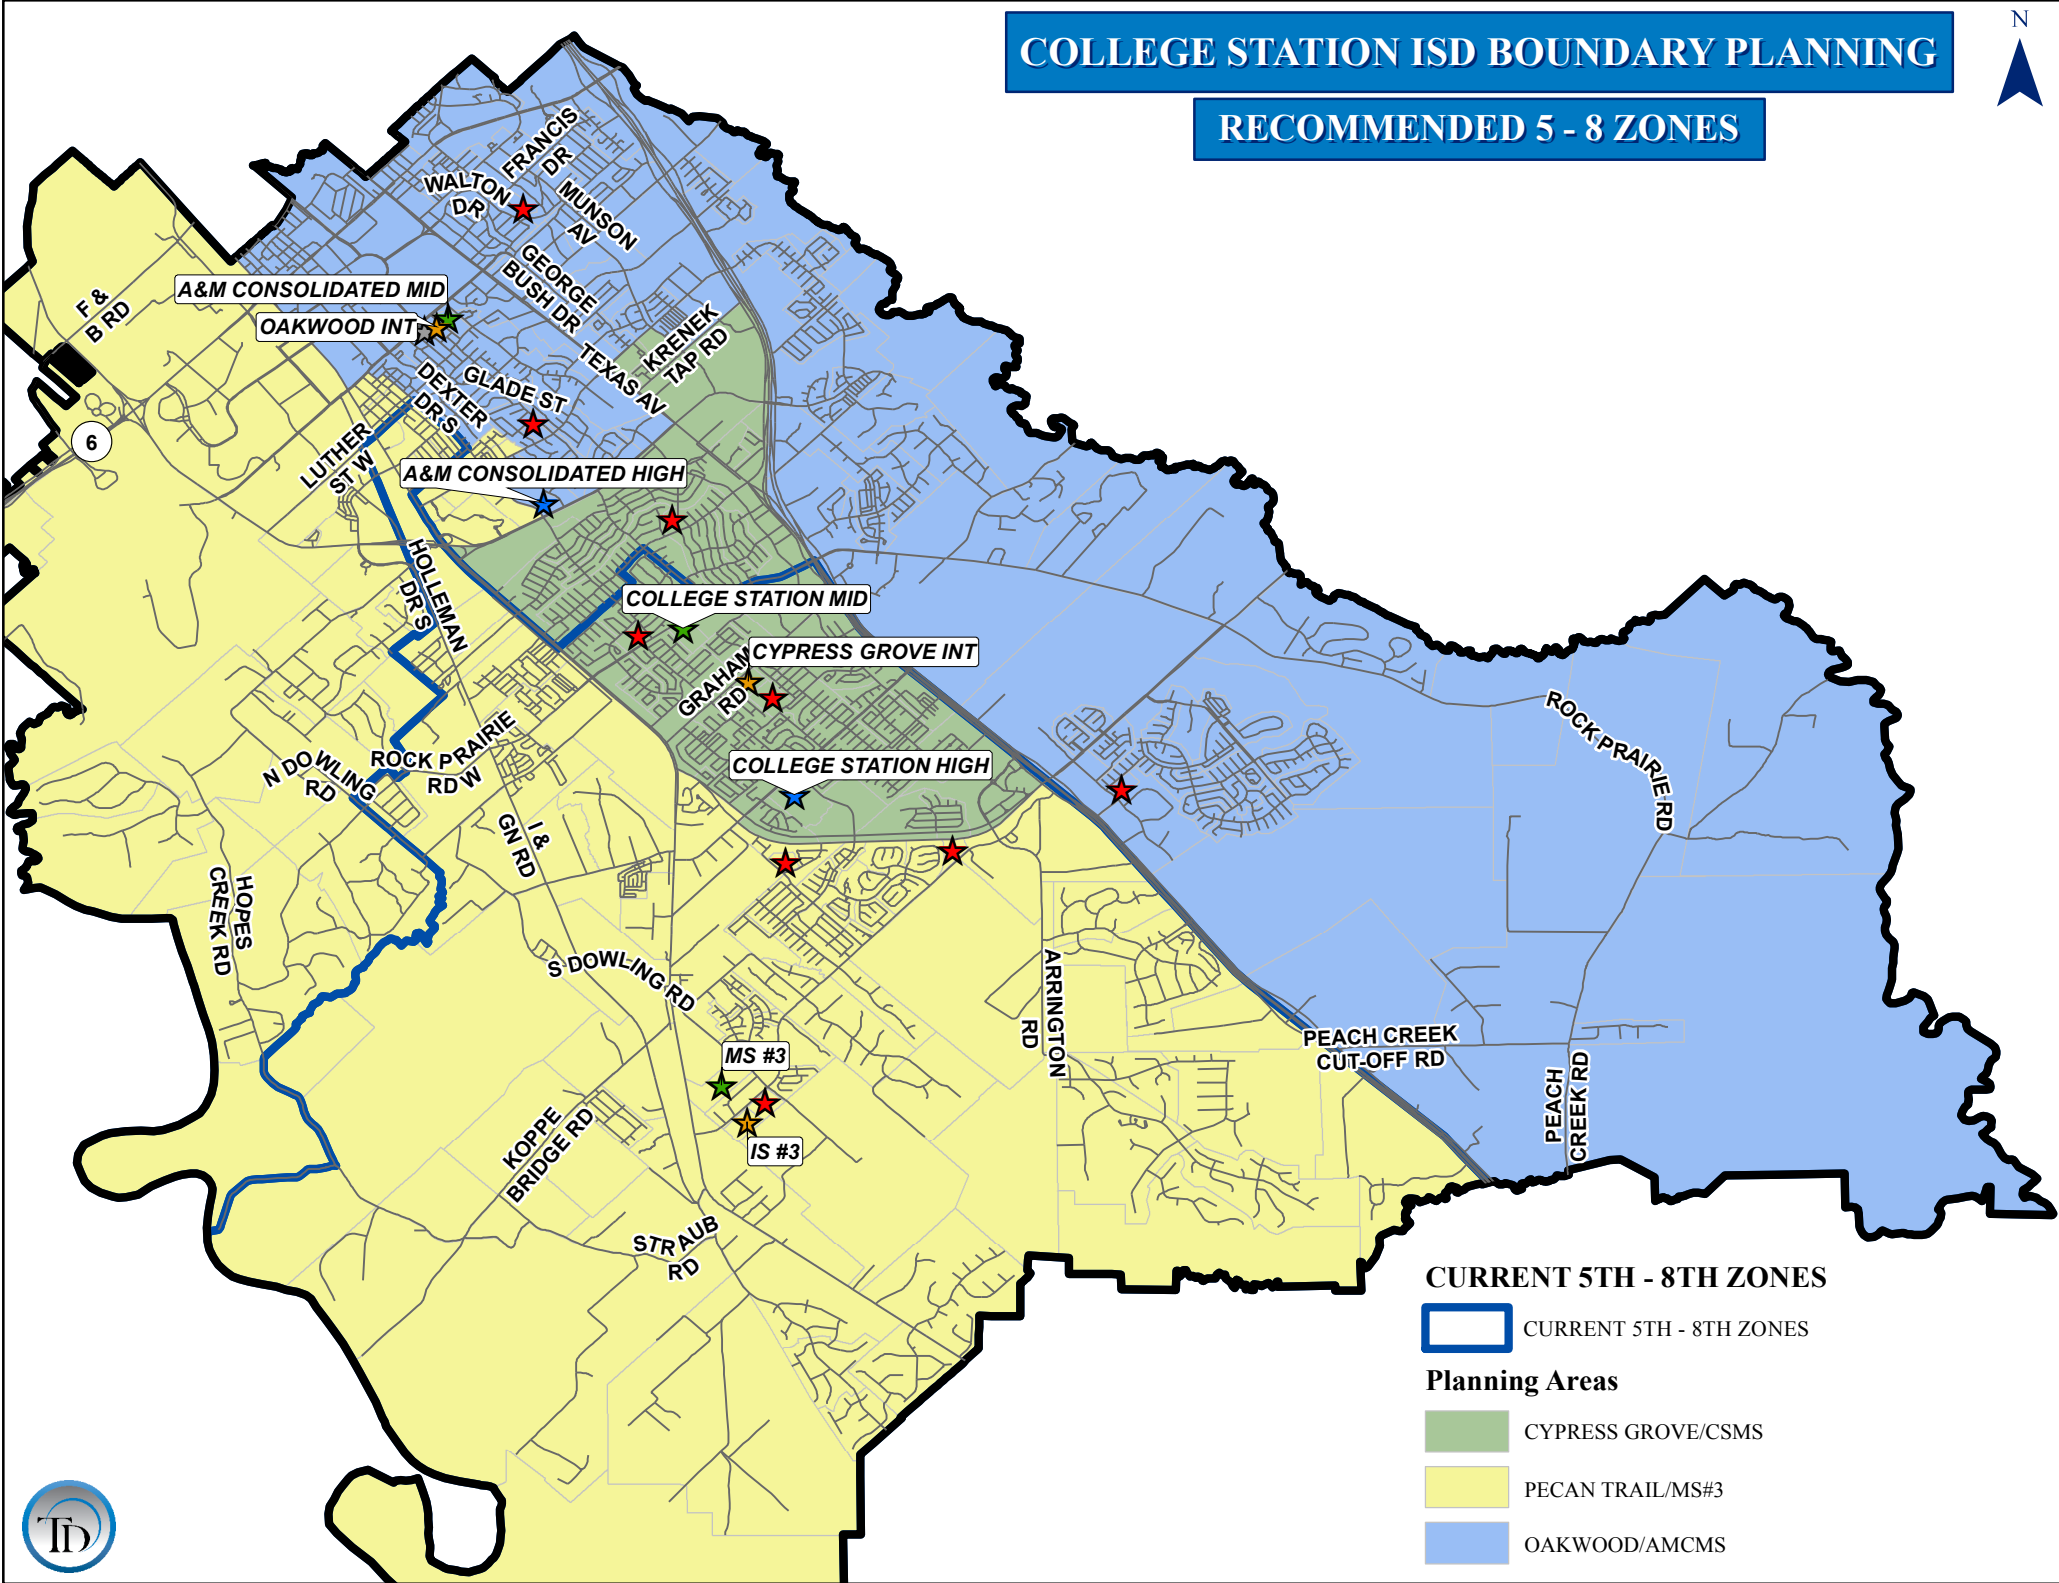

COLLEGE STATION ISD BOUNDARY PLANNING

RECOMMENDED 5 - 8 ZONES

CURRENT 5TH - 8TH ZONES

 CURRENT 5TH - 8TH ZONES

Planning Areas

-  CYPRESS GROVE/CSMS
-  PECAN TRAIL/MS#3
-  OAKWOOD/AMCMS